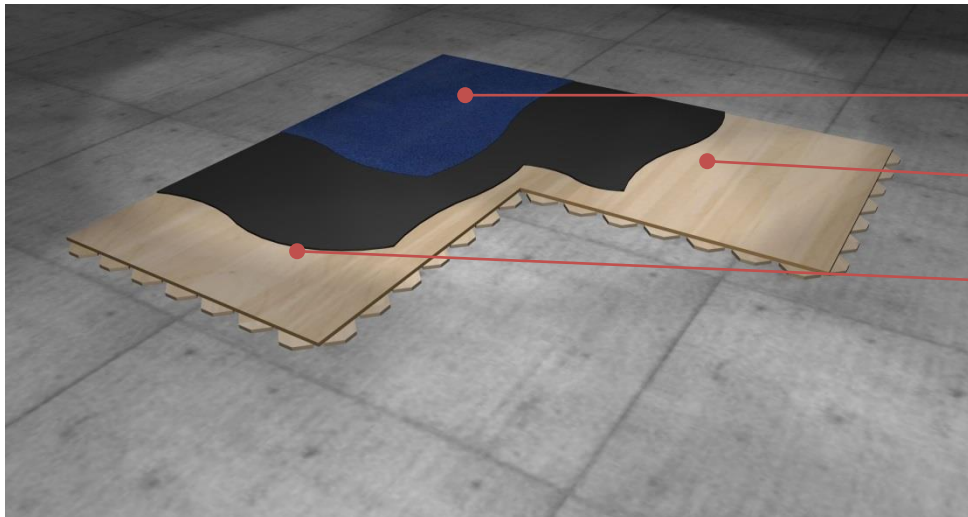

HARO Sports Floors

Dominating the game.

ROME ATHLETIC

Type: Mobile sports floor
Usage: Sports-and multipurpose halls, ice rinks

BSW running track coating 13 mm

HARO Athletic plywood module
(Dimensions: 1070 x 2140 x 24.0 mm)

HARO Athletic plywood module
(Dimensions: 1070 x 1070 x 24.0 mm)

Installation on an even sub-floor according to DIN 18202, 1997-04, chart 3, line 4

Model ROME Athletic

HARO load distribution panel with patented interlocking system consisting of:

- BSW running track coating
- HARO plywood panel BFU 100 acc. to DIN 68705, part 3 (Dimensions: 1070 x 2140 x 12 mm)
- Load distribution plates made of OSB (Dimensions: 193 x 193 x 12 mm)
- Circumferential connection links made of plywood BFU 100, acc. to DIN 68705, part 3 (Dimensions: 193 x 193 x 12 mm)

13 mm

24 mm

Construction height

37 mm