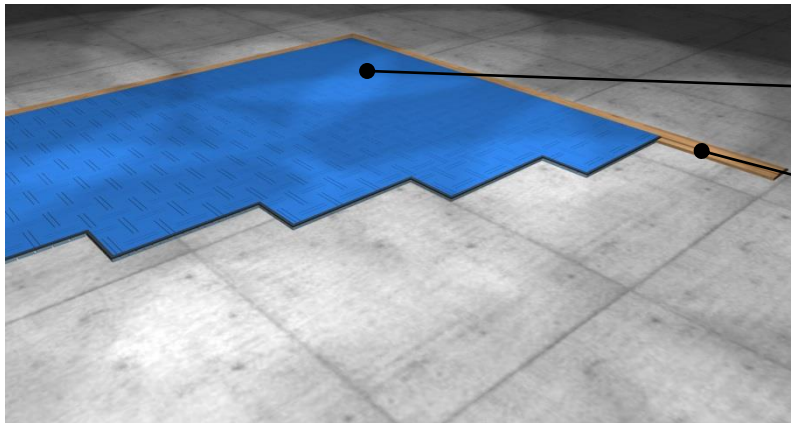

HARO Sports Floors

Dominating the game.

RIO

Type: permanent outdoor floor
Usage: multi-purpose facilities

HARO floor module
with special elastic layer
(dimensions: 1250 x 250 x 16 mm)

HARO end profile

Installation on an even sub-floor according to DIN 18202:
1997-04 chart 3, line 4

Model Rio

HARO portable floor module with interlocking system

- RIO module
- special elastic layer
- lock connect, head joint with an aluminum-profile slide-in
- factory finished with Hot Coating

16 mm

HARO aluminium end profile, screwed

Construction height

16 mm

Model Rio meets and exceeds the DIN EN 14877 Dec 2013, synthetic surfaces for outdoor sports areas